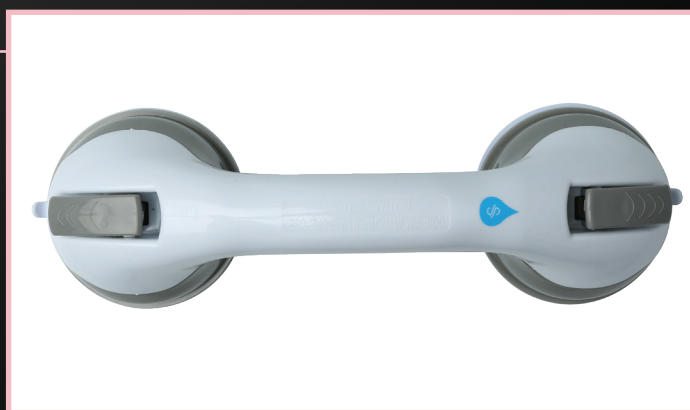

Suction Handle Bar SS96003

Package contains:
1 - Dual Locking
Suction Handle