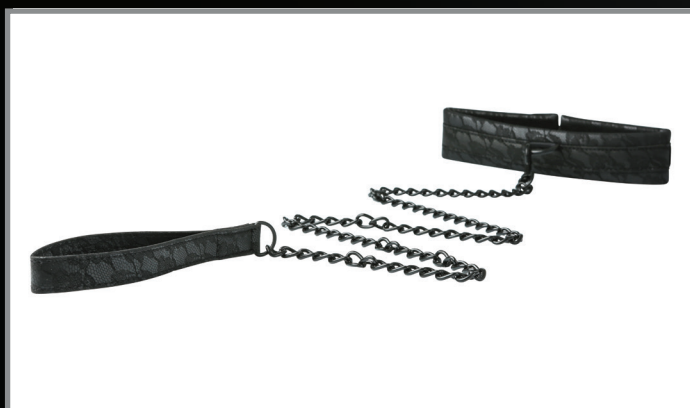

Package contains:
1 - Lace blindfold

Lace Cuffs
SS52001

Package contains:
1 - Pair (2) Black metal
buckles
1 - Strong 12 inch (30.48cm)
black metal chain with 2
clasps

Lace Bit Gag
SS52002

Package contains:
1 - 53 inch (134.62cm)
Lace bit gag

Lace Collar and Leash
SS52003

Package contains:
1 - Lace collar fits from 15.5
inches (39.37cm)
to 22 inches (55.88cm)
1 - Leash

Chained Lace Mask
SS52006

Package contains:
1 - Chained Lace Mask

**Lace Posture Collar
And Leash**
SS52007