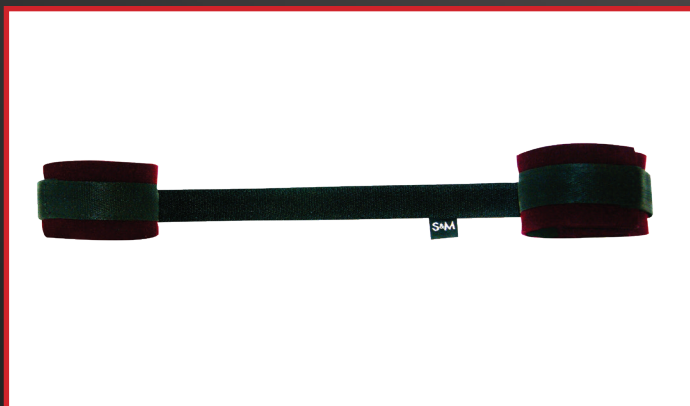

Enchanted Heart Paddle
SS09920

Package contains:
1 - 10.25 inch (26.035cm) long
by 6.25 inch (15.875cm) wide
heart shape two sided paddle

Enchanted Flogger
SS09921

Package contains:
1 - 13 inch (33.02cm) Flogger
with 25 - 9 inch (22.86cm) falls

Enchanted O-Cuffs
SS09922

Package contains:
1 - Pair (2) Easy on/easy off closure
10 inch (25.4cm) wrist cuffs
with adjustable hand grip bar

Enchanted Spreader Bar
 SS09923

Package contains:
 1 - Spreader Bar with easy on/easy off cuff closure