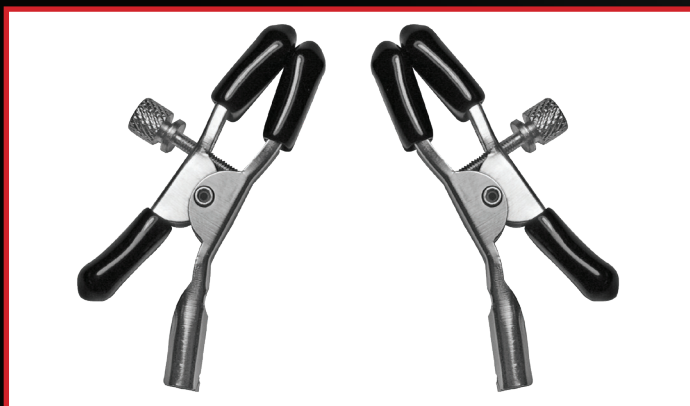

Nipple Clips
SS51085

Package contains:
1 - Pair (2) Nipple Clips with
removable rubber caps