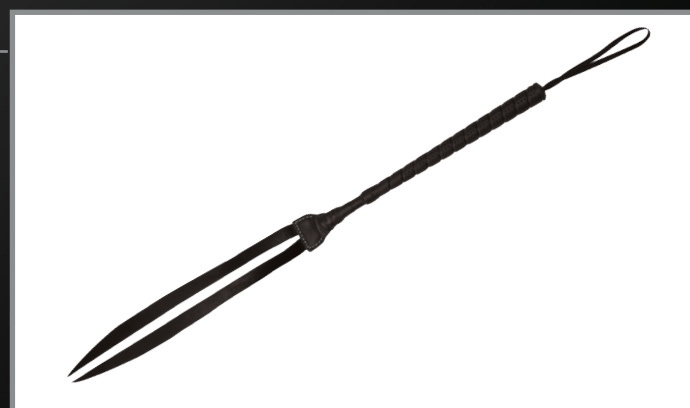

Dragon Kiss Whip
SS98041

Package contains:
1 - Forked whip Length: 27 inch (68.58cm) Width: 1.75 inch (4.45cm). Dual whips are made of tough, genuine leather and made to play hard. Sturdy, long handle ensures you never lose your grip during intense play.