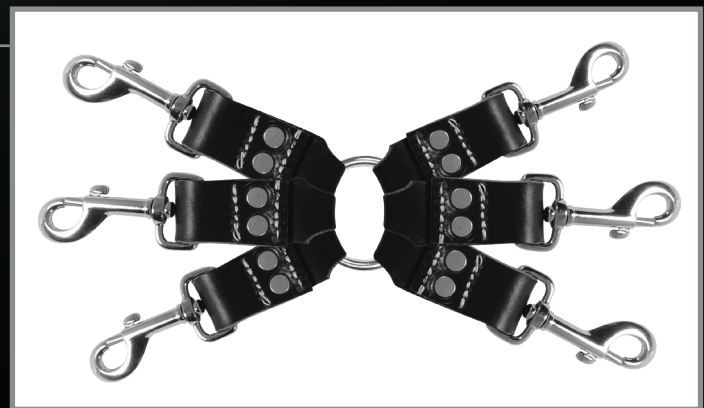

Package contains:
1 - Space sign 23" x 6"

Edge Hard Limits Crop
SS77014

Package contains:
1 - "Golf handled" hard crop. Vegan leather and rubber 25.75 inch (65.41 cm) long solid golf club-style handle

Edge The Classic Leather Slapper (17.5")
SS90501

Package contains:
1 - 17.5 inch (44.45 cm) long leather ball chainstrap. Long handle for easy hand grip. Nickel Free Hardware. Handcrafted in the USA.

Leather Hog Tie
SS98000

Package contains:
1 - 4 Point cowhide leather hog tie. Handcrafted in the USA. Nickel-free heavy duty clips. Nickel-free 2 inch (5.08cm) metal O-ring. Made of Cowhide leather. Can be used with Edge Wrist, Ankle Cuffs and other attachments.

Edge Leather 6 Point Hog Tie
SS98001

Package contains:
1 - Center O-ring with 6 hand sewn leather points of attachment Cowhide leather. Nickel free hardware. Only 6 point hog tie on the market. Can be used with Edge Wrist, Ankle, Arm Cuffs and other attachments. Handcrafted in the USA.

Edge Leather Blindfold
SS98002

Package contains:
1 - Leather blindfold. High-end lingerie adjustable strap. Handcrafted in the USA. Comfort lined with satin padding. White-stitch embellishment adds style. Nickel Free Metal.