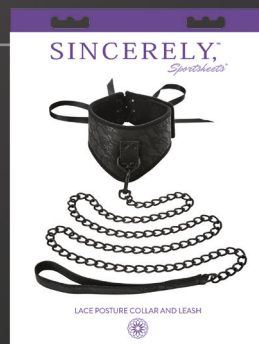

Package contains:
1 - Lace blindfold

Lace Cuffs
SS52001

Package contains:
1 - Pair (2) Black metal
buckles
1 - Strong 12 inch (30.48cm)
black metal chain with 2
clasps

Lace Bit Gag
SS52002

Package contains:
1 - 53 inch (134.62cm)
Lace bit gag

Lace Collar and Leash
SS52003

Package contains:
1 - Lace collar fits from 15.5
inches (39.37cm)
to 22 inches (55.88cm)
1 - Leash

Chained Lace Mask
SS52006

Package contains:
1 - Chained Lace Mask

**Lace Posture Collar
And Leash**
SS52007

Package contains:
1 - Lace posture collar
fits from 15.5 inches
(50.165cm) to 22.5 inches
(116.84cm)
1 - Leash
Leash length 46 inch
(116.84cm)

**Locking Lace Collar
And Leash**
SS52008

Package contains:
1 - Lace collar
fits from 19.75 inch (50.165cm)
1 - Leash with lock and key
Leash length 46 inches
(116.84cm)

**Locking Lace Silicone
Ball Gag**
SS52009

Package contains:
1 - Lace black silicone ball gag
26 inch (66.04cm)
1 - Black lock and key

Lace Paddle
SS52010

Package contains:
1 - 12 inch (30.48cm) paddle

Lace Crop
SS52011