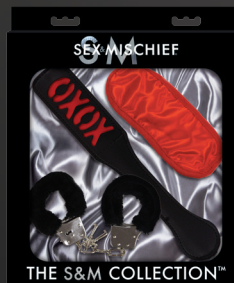

Feathered Nipple Clamps
SS10082

Package contains:
1 - Pair (2) of feathered
nipple clamps

Grey Satin Blindfold
SS10083

Package contains:
1 - Satin grey blindfold
with elastic head band

Stainless Steel Balls
 SS10084

Package contains:
 1 - Pair (2) 100% stainless steel balls,
 1 inch (20mm) in diameter,
 1 - Soft storage bag

Sweet Punishment Kit
 SS10087

Package contains:
 1 - Pair (2) Black furry handcuffs
 1 - XOXO paddle
 1 - Red satiny blindfold