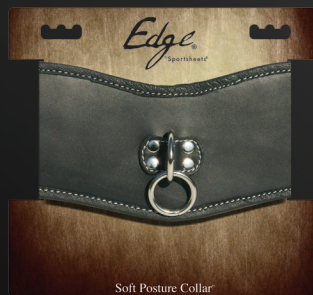

Soft Leather Posture Collar
SS98027

Package contains:
1 - Soft lined leather posture collar fits necks 14.25 inch (36.195cm) to 18 inch (45.72cm). Cowhide leather. Nickel free metal hardware. Posture collar dictates posture obedience. Lockable buckle closure. Solid metal D-Ring faces front for easy attachment.