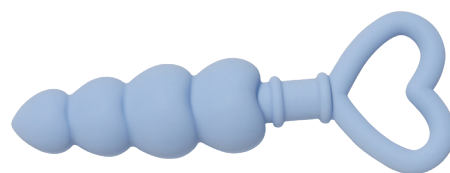

Silicone Heart Beads SS96038

Package contains:
1 - 100% Silicone
insertable anal bead.
Insertable length 4.5 inch
(11.43cm), total length
6 inch (15.24cm)