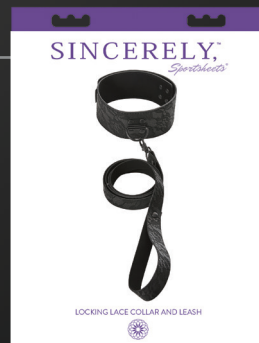

Package contains:
1 - Lace blindfold

Lace Cuffs
SS52001

Package contains:
1 - Pair (2) Black metal
buckles
1 - Strong 12 inch (30.48cm)
black metal chain with 2
clasps

Lace Bit Gag
SS52002

Package contains:
1 - 53 inch (134.62cm)
Lace bit gag

Lace Collar and Leash
SS52003

Package contains:
1 - Lace collar fits from 15.5
inches (39.37cm)
to 22 inches (55.88cm)
1 - Leash

Chained Lace Mask
SS52006

Package contains:
1 - Chained Lace Mask

**Lace Posture Collar
And Leash**
SS52007

Package contains:
1 - Lace posture collar
fits from 15.5 inches
(50.165cm) to 22.5 inches
(116.84cm)
1 - Leash
Leash length 46 inch
(116.84cm)

**Locking Lace Collar
And Leash**
SS52008

Package contains:
1 - Lace collar
fits from 19.75 inch (50.165cm)
1 - Leash with lock and key
Leash length 46 inches
(116.84cm)

**Locking Lace Silicone
Ball Gag**
SS52009

Package contains:
1 - Lace black silicone ball gag
26 inch (66.04cm)
1 - Black lock and key

Lace Paddle
SS52010

Package contains:
1 - 12 inch (30.48cm) paddle

Lace Crop
SS52011