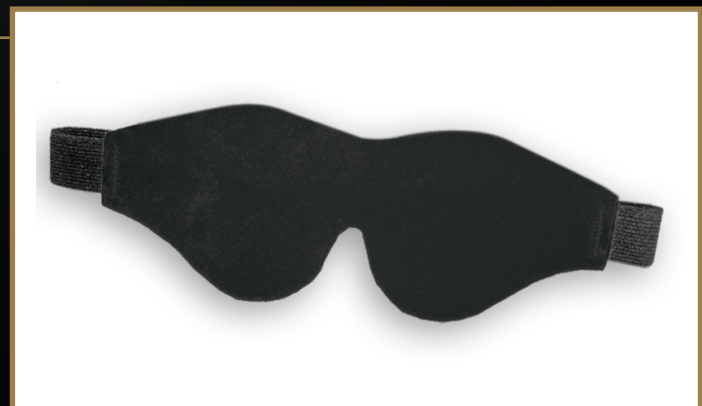

Package contains:
1 - 2 sided Leather paddle with black fur side

Kinky Pinky Cuffs
SS93010

Package contains:
1 - Pair (2) of soft pink plush cuffs with attached 36 inch (91.44cm) straps

Soft Blindfold - Black
SS93040

Package contains:
1 - Soft Blindfold

SPORTSHEETS®

KEEPING COUPLES CONNECTED®

Soft Cuffs - Black SS93065

Package contains:
1 - Pair (2) Soft Cuffs and
attachment hardware

Sportsheets® Logo Sign SIGN

Package contains:
1 - Sportsheets® logo sign