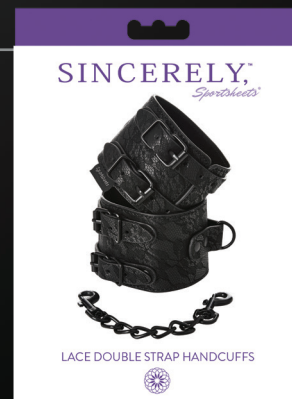

Lace Double Strap Handcuffs
SS52018

Package contains:
1 - Pair (2) Black lace double buckle strap handcuffs
Cuff length 10" (25.4cm)
Width 2.5" (6.35cm)
1 - 2 Clasp chain