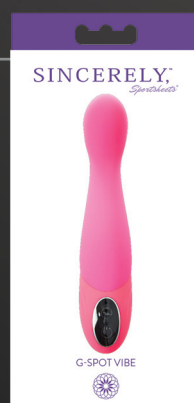

Fur Nipple Clips Black
SS52035

Package contains:
1 - Pair (2) of soft faux fur black
nipple clips, 2 inch (5.08cm) clips
Full length 4 inch (10.16cm)

Body Tickler
SS52041

Package contains:
1 - Soft black fur body tickler
with clear handles silver
finishing. Handle length,
2.75 inches (6.985cm)

G-Spot Vibe Purple
SS52060

Package contains:
1 - Lavender 10-Function
Vibrator

G-Spot Vibe Pink
SS52062

Package contains:
1 - Pink 10-Function
Vibrator

G-Spot Vibe Black
SS52063

Package contains:
1 - Black 10-Function
Vibrator

Bunny Vibe Pink
SS52064

Package contains:
1 - Pink 10-Function
Vibrator

Wand Vibe Pink
SS52065

Package contains:
1 - Pink 10-Function
Rechargeable Vibrator

Wand Vibe Purple
SS52066

Package contains:
1 - Lavender 10-Function
Rechargeable Vibrator