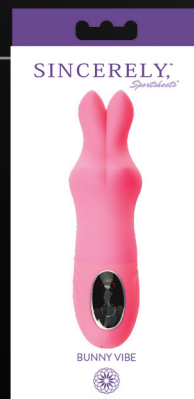

G-Spot Vibe Purple
SS52060

Package contains:
1 - Lavender 10-Function
Vibrator

G-Spot Vibe Pink
SS52062

Package contains:
1 - Pink 10-Function
Vibrator

G-Spot Vibe Black
SS52063

Package contains:
1 - Black 10-Function
Vibrator

Bunny Vibe Pink
SS52064

Package contains:
1 - Pink 10-Function
Vibrator

Wand Vibe Pink
SS52065

Package contains:
1 - Pink 10-Function
Rechargeable Vibrator

Wand Vibe Purple
SS52066

Package contains:
1 - Lavender 10-Function
Rechargeable Vibrator