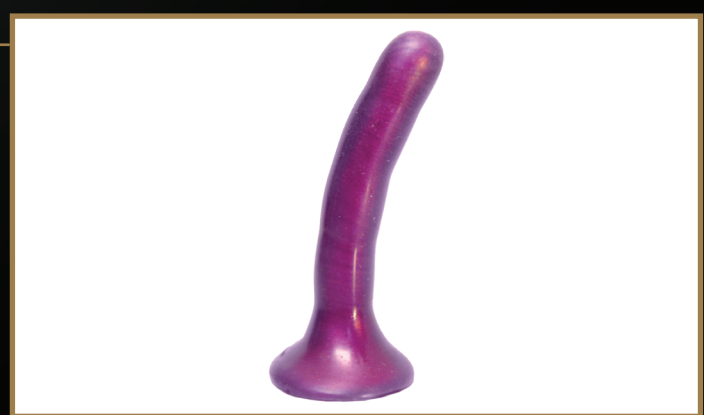

Boy Next Door Dildo

SS69803

Package contains:
1 - Life-like looking dildo 6.5 inches
(16.5cm) long

“Skyn” Silicone Dildo

SS69804

Package contains:
1 - Silicone dildo 6.5 inches
(16.5cm) long and 1.25 inches
(3.2cm) in diameter

“Flare” Silicone Dildo

SS69805

Package contains:
1 - Silicone dildo 5.75 inches
(14.6cm) long and 1.25 inches
(3.2cm) in diameter

“Please” Silicone Dildo

SS69807

Package contains:
1 - Silicone dildo 5 inches
(12.7cm) long and 0.867 inches
(2.2cm) in diameter