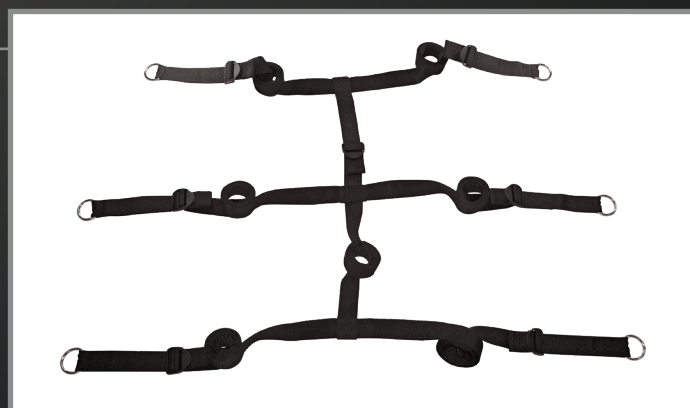

Soft Leather Posture Collar
SS98027

Package contains:
1 - Soft lined leather posture collar fits necks 14.25 inch (36.195cm) to 18 inch (45.72cm). Cowhide leather. Nickel free metal hardware. Posture collar dictates posture obedience. Lockable buckle closure. Solid metal D-Ring faces front for easy attachment.

Chain Leash
SS98029

Package contains:
1 - Leash, Nickel-Free metal, is 47 inch (119.38cm) long.
1 - Cowhide leather strap. Use with any Edge collar or cuffs

Edge Adjustable Spreader Bar
SS98031

Package contains:
1 - Anodized aluminum black spreader bar with attachment clips. Nickel Free metal hardware. Expands from 28.5 inch (72.39cm) to 37 inch (93.98cm). Includes clips on each end to be used with Edge Wrist, Arm or Ankle Cuffs. Breaks down for easy travel. Index lines for easy assembly.

Edge Extreme Under the Bed Restraints[®]
SS98032

Package contains:
1 - Complete below the mattress connector set with 6 points of user connections, O-Ring to O-Ring 132 inch (335.28cm) Center strap 66 inch (167.6cm), webbing width 1.5 inch (3.81cm)