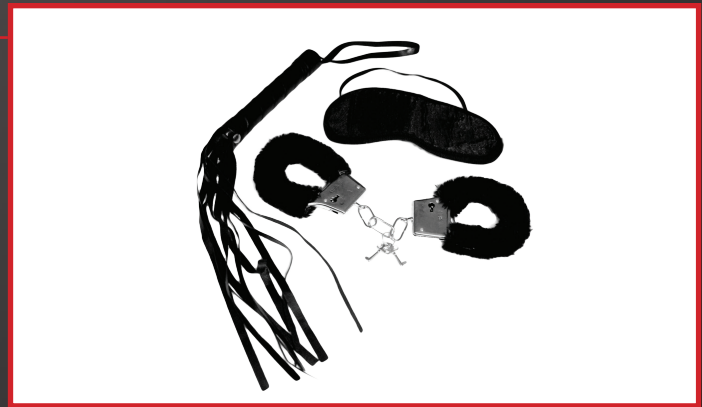

Intro to S&M Kit Black
SS10031

Package contains:
1 - Pair (2) Black furry metal handcuffs
1 - Black satin blindfold,
1 - Black 16 inch (40cm) whip