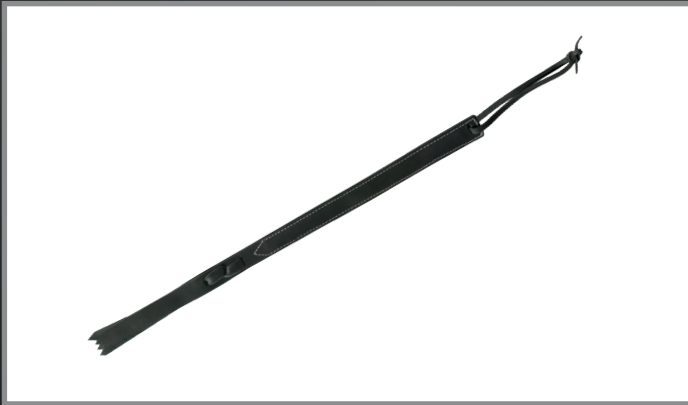

Dragon Kiss Whip
SS98041

Package contains:
1 - Forked whip Length: 27 inch (68.58cm) Width: 1.75 inch (4.45cm). Dual whips are made of tough, genuine leather and made to play hard. Sturdy, long handle ensures you never lose your grip during intense play.

Twisted
SS98042

Package contains:
1 - 27.5 inch (69.85cm) Twisted Whip. Each leather fall has been cut at an angle for a tip with a bite. The sturdy ergonomic leather shaft has a mesmerizing feel in your hand. Golf club handle for better grip