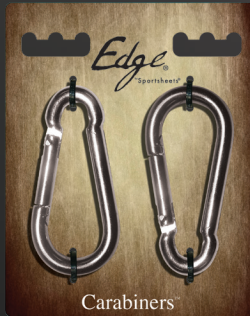

Twisted
SS98042

Package contains:
1 - 27.5 inch (69.85cm) Twisted Whip. Each leather fall has been cut at an angle for a tip with a bite. The sturdy ergonomic leather shaft has a mesmerizing feel in your hand. Golf club handle for better grip

Tawse Whip
SS98043

Package contains:
1 - 21.5 inch (54.61cm)
Tawse Whip. Offers more serious
BDSM players lots of length.
Sturdy handle and multiple
points of contact. Made of
Cowhide leather.

Carabiners
SS98098