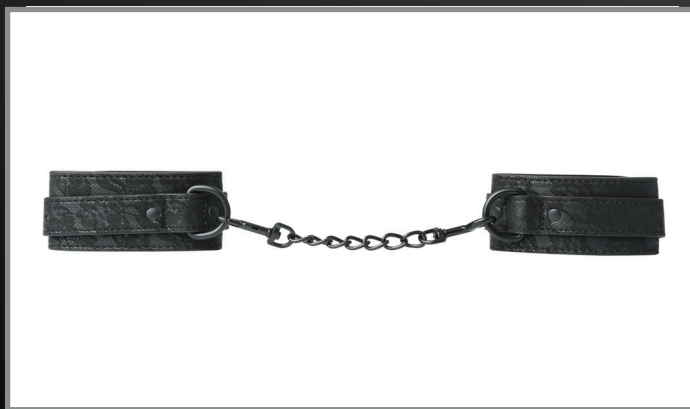

Lace Cuffs
SS52001

Package contains:
1 - Pair (2) Black metal
buckles
1 - Strong 12 inch (30.48cm)
black metal chain with 2
clasps